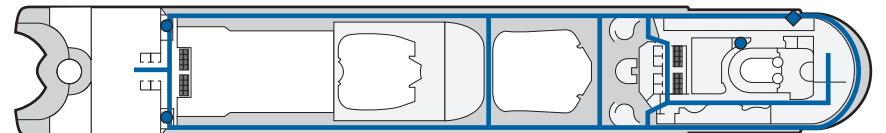

# SAPPHERE PRINCESS®

Deck 4-Gala Deck

Deck 5-Plaza Deck

Deck 11-Baja Deck

Deck 6-Fiesta Deck

Deck 12-Aloha Deck

Deck 7-Promenade Deck

Deck 14-Lido Deck

Deck 8-Emerald Deck

Deck 15-Sun Deck

Deck 9-Dolphin Deck

Deck 16-Sports Deck

The Sanctuary is not wheelchair accessible.

Deck 10-Caribe Deck

Deck 17/18-Sky Deck

-  Wheelchair accessible route
-  Accessible restrooms
-  Transition point where assistance may be required (eg: door, abrupt surface change, etc.)