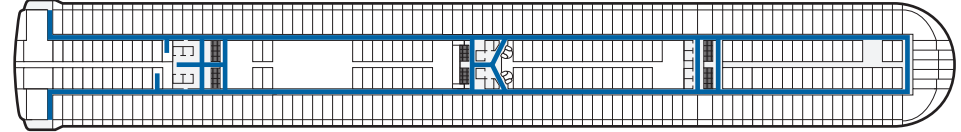

# SAPPHERE PRINCESS®

Deck 4-Gala Deck

Deck 5-Plaza Deck

Deck 11-Baja Deck

Deck 6-Fiesta Deck

Deck 12-Aloha Deck

Deck 7-Promenade Deck

Deck 14-Lido Deck

Deck 8-Emerald Deck

Deck 15-Sun Deck

Deck 9-Dolphin Deck

Deck 16-Sports Deck

The Sanctuary is not wheelchair accessible.

Deck 10-Caribe Deck

Deck 17/18-Sky Deck

-  Wheelchair accessible route
-  Accessible restrooms
-  Transition point where assistance may be required (eg: door, abrupt surface change, etc.)