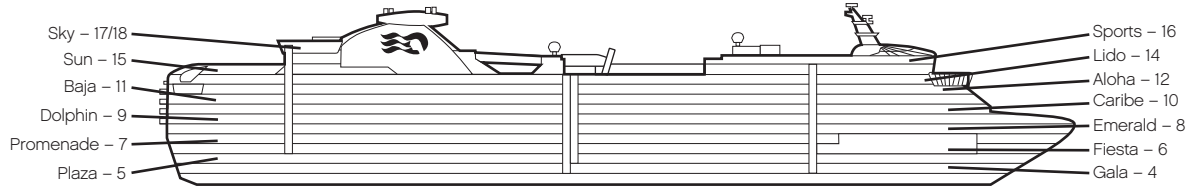

# SAPPHERE PRINCESS®

Deck 4-Gala Deck

Deck 5-Plaza Deck

Deck 11-Baja Deck

Deck 6-Fiesta Deck

Deck 12-Aloha Deck

Deck 7-Promenade Deck

Deck 14-Lido Deck

Deck 8-Emerald Deck

Deck 15-Sun Deck

Deck 9-Dolphin Deck

Deck 16-Sports Deck

The Sanctuary is not wheelchair accessible.

Deck 10-Caribe Deck

Deck 17/18-Sky Deck

-  Wheelchair accessible route
-  Accessible restrooms
-  Transition point where assistance may be required (eg: door, abrupt surface change, etc.)