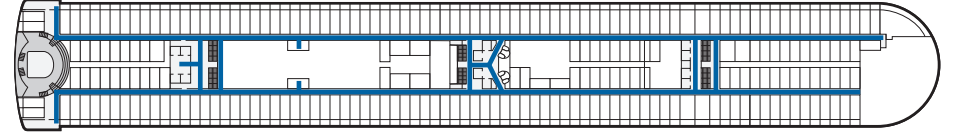

# SAPPHERE PRINCESS®

Deck 4-Gala Deck

Deck 5-Plaza Deck

Deck 11-Baja Deck

Deck 6-Fiesta Deck

Deck 12-Aloha Deck

Deck 7-Promenade Deck

Deck 14-Lido Deck

Deck 8-Emerald Deck

Deck 15-Sun Deck

Deck 9-Dolphin Deck

Deck 16-Sports Deck

The Sanctuary is not wheelchair accessible.

Deck 10-Caribe Deck

Deck 17/18-Sky Deck

-  Wheelchair accessible route
-  Accessible restrooms
-  Transition point where assistance may be required (eg: door, abrupt surface change, etc.)