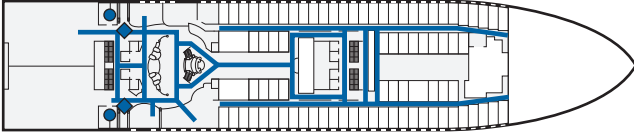

# SAPPHERE PRINCESS®

Deck 4-Gala Deck

Deck 5-Plaza Deck

Deck 11-Baja Deck

Deck 6-Fiesta Deck

Deck 12-Aloha Deck

Deck 7-Promenade Deck

Deck 14-Lido Deck

Deck 8-Emerald Deck

Deck 15-Sun Deck

Deck 9-Dolphin Deck

Deck 16-Sports Deck

The Sanctuary is not wheelchair accessible.

Deck 10-Caribe Deck

Deck 17/18-Sky Deck

-  Wheelchair accessible route
-  Accessible restrooms
-  Transition point where assistance may be required (eg: door, abrupt surface change, etc.)