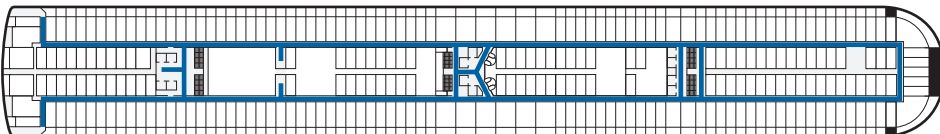

Deck 8-Emerald Deck

Deck 15-Sun Deck

Deck 9-Dolphin Deck

Deck 16-Sports Deck

The Sanctuary is not wheelchair accessible.

Deck 10-Caribe Deck

Deck 17/18-Sky Deck

-  Wheelchair accessible route
-  Accessible restrooms
-  Transition point where assistance may be required (eg: door, abrupt surface change, etc.)