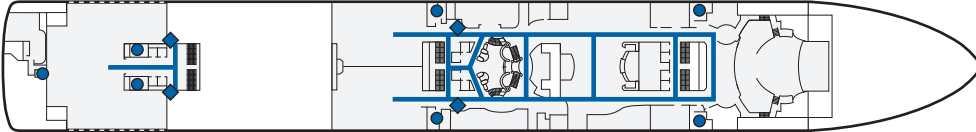

# SAPPHERE PRINCESS®

Deck 4-Gala Deck

Deck 5-Plaza Deck

Deck 11-Baja Deck

Deck 6-Fiesta Deck

Deck 12-Aloha Deck

Deck 7-Promenade Deck

Deck 14-Lido Deck

Deck 8-Emerald Deck

Deck 15-Sun Deck

Deck 9-Dolphin Deck

Deck 16-Sports Deck

The Sanctuary is not wheelchair accessible.

Deck 10-Caribe Deck

Deck 17/18-Sky Deck

-  Wheelchair accessible route
-  Accessible restrooms
-  Transition point where assistance may be required (eg: door, abrupt surface change, etc.)