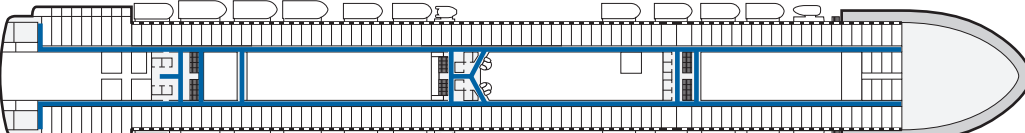

# SAPPHERE PRINCESS®

Deck 4-Gala Deck

Deck 5-Plaza Deck

Deck 11-Baja Deck

Deck 6-Fiesta Deck

Deck 12-Aloha Deck

Deck 7-Promenade Deck

Deck 14-Lido Deck

Deck 8-Emerald Deck

Deck 15-Sun Deck

Deck 9-Dolphin Deck

Deck 16-Sports Deck

The Sanctuary is not wheelchair accessible.

Deck 10-Caribe Deck

Deck 17/18-Sky Deck

-  Wheelchair accessible route
-  Accessible restrooms
-  Transition point where assistance may be required (eg: door, abrupt surface change, etc.)