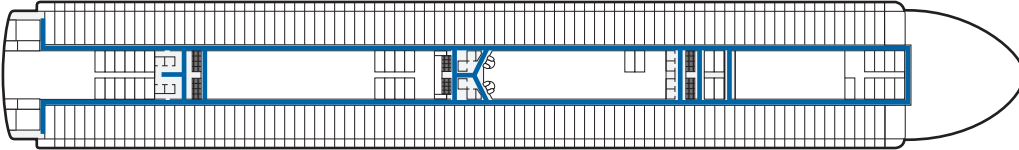

# SAPPHERE PRINCESS®

Deck 4-Gala Deck

Deck 5-Plaza Deck

Deck 11-Baja Deck

Deck 6-Fiesta Deck

Deck 12-Aloha Deck

Deck 7-Promenade Deck

Deck 14-Lido Deck

Deck 8-Emerald Deck

Deck 15-Sun Deck

Deck 9-Dolphin Deck

Deck 16-Sports Deck

The Sanctuary is not wheelchair accessible.

Deck 10-Caribe Deck

Deck 17/18-Sky Deck

-  Wheelchair accessible route
-  Accessible restrooms
-  Transition point where assistance may be required (eg: door, abrupt surface change, etc.)