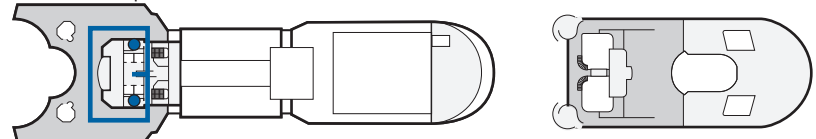

Deck 8-Emerald Deck

Deck 15-Sun Deck

Deck 9-Dolphin Deck

Deck 16-Sports Deck

The Sanctuary is not wheelchair accessible.

Deck 10-Caribe Deck

Deck 17/18-Sky Deck

-  Wheelchair accessible route
-  Accessible restrooms
-  Transition point where assistance may be required (eg: door, abrupt surface change, etc.)