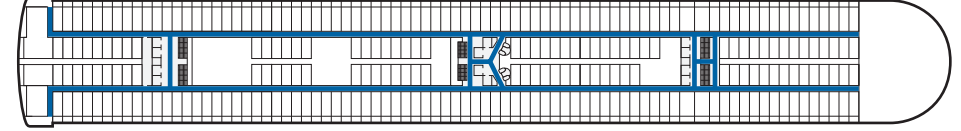

GOLDEN PRINCESS®

Deck 4-Gala Deck

Deck 5-Plaza Deck

Deck 11-Baja Deck

Deck 6-Fiesta Deck

Deck 12-Aloha Deck

Deck 7-Promenade Deck

Deck 14-Lido Deck

Deck 8-Emerald Deck

Deck 15-Sun Deck

Deck 9-Dolphin Deck

Deck 16-Sports Deck

The Sanctuary is not wheelchair accessible.

Deck 10-Caribe Deck

Deck 17/18-Sky Deck

-  Wheelchair accessible route
-  Accessible restrooms
-  Transition point where assistance may be required (eg: door, abrupt surface change, etc.)