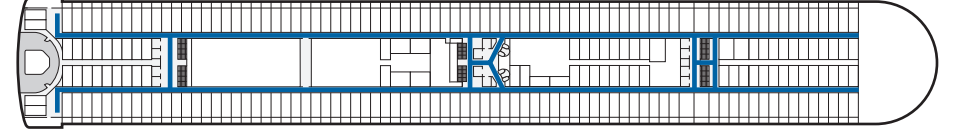

GOLDEN PRINCESS®

Deck 4-Gala Deck

Deck 5-Plaza Deck

Deck 11-Baja Deck

Deck 6-Fiesta Deck

Deck 12-Aloha Deck

Deck 7-Promenade Deck

Deck 14-Lido Deck

Deck 8-Emerald Deck

Deck 15-Sun Deck

Deck 9-Dolphin Deck

Deck 16-Sports Deck

The Sanctuary is not wheelchair accessible.

Deck 10-Caribe Deck

Deck 17/18-Sky Deck

-  Wheelchair accessible route
-  Accessible restrooms
-  Transition point where assistance may be required (eg: door, abrupt surface change, etc.)