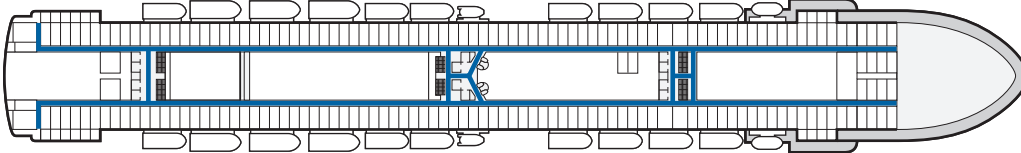

GOLDEN PRINCESS®

Deck 4-Gala Deck

Deck 5-Plaza Deck

Deck 11-Baja Deck

Deck 6-Fiesta Deck

Deck 12-Aloha Deck

Deck 7-Promenade Deck

Deck 14-Lido Deck

Deck 8-Emerald Deck

Deck 15-Sun Deck

Deck 9-Dolphin Deck

Deck 16-Sports Deck

The Sanctuary is not wheelchair accessible.

Deck 10-Caribe Deck

Deck 17/18-Sky Deck

-  Wheelchair accessible route
-  Accessible restrooms
-  Transition point where assistance may be required (eg: door, abrupt surface change, etc.)