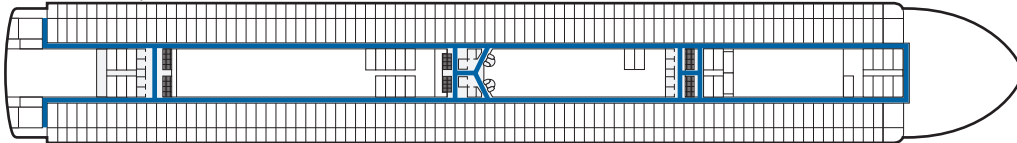

GOLDEN PRINCESS®

Deck 4-Gala Deck

Deck 5-Plaza Deck

Deck 11-Baja Deck

Deck 6-Fiesta Deck

Deck 12-Aloha Deck

Deck 7-Promenade Deck

Deck 14-Lido Deck

Deck 8-Emerald Deck

Deck 15-Sun Deck

Deck 9-Dolphin Deck

Deck 16-Sports Deck

The Sanctuary is not wheelchair accessible.

Deck 10-Caribe Deck

Deck 17/18-Sky Deck

-  Wheelchair accessible route
-  Accessible restrooms
-  Transition point where assistance may be required (eg: door, abrupt surface change, etc.)