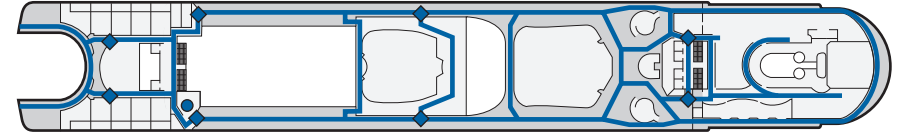

GOLDEN PRINCESS®

Deck 4-Gala Deck

Deck 5-Plaza Deck

Deck 11-Baja Deck

Deck 6-Fiesta Deck

Deck 12-Aloha Deck

Deck 7-Promenade Deck

Deck 14-Lido Deck

Deck 8-Emerald Deck

Deck 15-Sun Deck

Deck 9-Dolphin Deck

Deck 16-Sports Deck

The Sanctuary is not wheelchair accessible.

Deck 10-Caribe Deck

Deck 17/18-Sky Deck

-  Wheelchair accessible route
-  Accessible restrooms
-  Transition point where assistance may be required (eg: door, abrupt surface change, etc.)