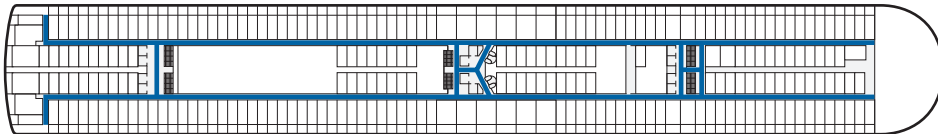

Deck 8-Emerald Deck

Deck 15-Sun Deck

Deck 9-Dolphin Deck

Deck 16-Sports Deck

The Sanctuary is not wheelchair accessible.

Deck 10-Caribe Deck

Deck 17/18-Sky Deck

-  Wheelchair accessible route
-  Accessible restrooms
-  Transition point where assistance may be required (eg: door, abrupt surface change, etc.)