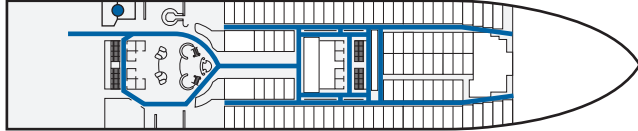

GOLDEN PRINCESS®

Deck 4-Gala Deck

Deck 5-Plaza Deck

Deck 11-Baja Deck

Deck 6-Fiesta Deck

Deck 12-Aloha Deck

Deck 7-Promenade Deck

Deck 14-Lido Deck

Deck 8-Emerald Deck

Deck 15-Sun Deck

Deck 9-Dolphin Deck

Deck 16-Sports Deck

The Sanctuary is not wheelchair accessible.

Deck 10-Caribe Deck

Deck 17/18-Sky Deck

-  Wheelchair accessible route
-  Accessible restrooms
-  Transition point where assistance may be required (eg: door, abrupt surface change, etc.)