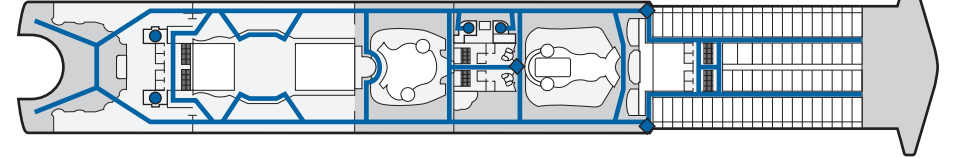

GOLDEN PRINCESS®

Deck 4-Gala Deck

Deck 5-Plaza Deck

Deck 11-Baja Deck

Deck 6-Fiesta Deck

Deck 12-Aloha Deck

Deck 7-Promenade Deck

Deck 14-Lido Deck

Deck 8-Emerald Deck

Deck 15-Sun Deck

Deck 9-Dolphin Deck

Deck 16-Sports Deck

The Sanctuary is not wheelchair accessible.

Deck 10-Caribe Deck

Deck 17/18-Sky Deck

-  Wheelchair accessible route
-  Accessible restrooms
-  Transition point where assistance may be required (eg: door, abrupt surface change, etc.)