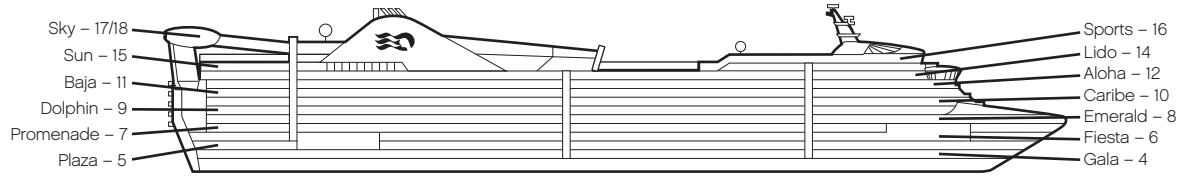

GOLDEN PRINCESS®

Deck 4-Gala Deck

Deck 5-Plaza Deck

Deck 11-Baja Deck

Deck 6-Fiesta Deck

Deck 12-Aloha Deck

Deck 7-Promenade Deck

Deck 14-Lido Deck

Deck 8-Emerald Deck

Deck 15-Sun Deck

Deck 9-Dolphin Deck

Deck 16-Sports Deck

The Sanctuary is not wheelchair accessible.

Deck 10-Caribe Deck

Deck 17/18-Sky Deck

-  Wheelchair accessible route
-  Accessible restrooms
-  Transition point where assistance may be required (eg: door, abrupt surface change, etc.)