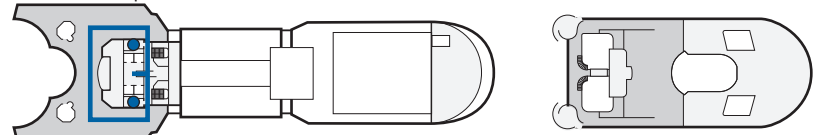

Deck 8-Emerald Deck

Deck 15-Sun Deck

Deck 9-Dolphin Deck

Deck 16-Sports Deck

The Sanctuary is not wheelchair accessible.

Deck 10-Caribe Deck

Deck 17/18-Sky Deck

-  Wheelchair accessible route
-  Accessible restrooms
-  Transition point where assistance may be required (eg: door, abrupt surface change, etc.)