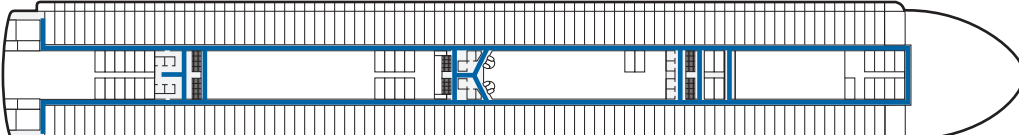

DIAMOND PRINCESS®

Deck 4-Gala Deck

Deck 5-Plaza Deck

Deck 11-Baja Deck

Deck 6-Fiesta Deck

Deck 12-Aloha Deck

Deck 7-Promenade Deck

Deck 14-Lido Deck

Deck 8-Emerald Deck

Deck 15-Sun Deck

Deck 9-Dolphin Deck

Deck 16-Sports Deck

The Sanctuary is not wheelchair accessible.

Deck 10-Caribe Deck

Deck 17/18-Sky Deck

-  Wheelchair accessible route
-  Accessible restrooms
-  Transition point where assistance may be required (eg: door, abrupt surface change, etc.)