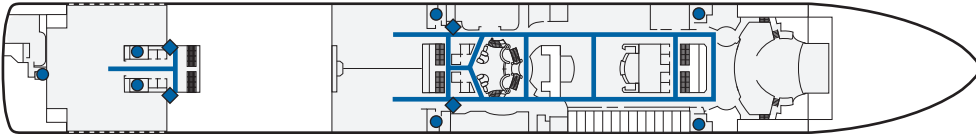

DIAMOND PRINCESS®

Deck 4-Gala Deck

Deck 5-Plaza Deck

Deck 11-Baja Deck

Deck 6-Fiesta Deck

Deck 12-Aloha Deck

Deck 7-Promenade Deck

Deck 14-Lido Deck

Deck 8-Emerald Deck

Deck 15-Sun Deck

Deck 9-Dolphin Deck

Deck 16-Sports Deck

The Sanctuary is not wheelchair accessible.

Deck 10-Caribe Deck

Deck 17/18-Sky Deck

-  Wheelchair accessible route
-  Accessible restrooms
-  Transition point where assistance may be required (eg: door, abrupt surface change, etc.)