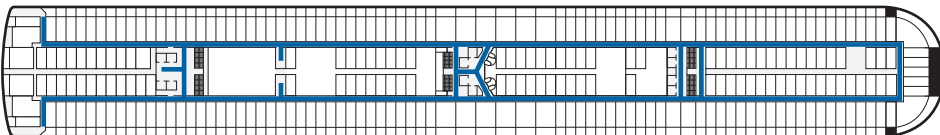

Deck 8-Emerald Deck

Deck 15-Sun Deck

Deck 9-Dolphin Deck

Deck 16-Sports Deck

The Sanctuary is not wheelchair accessible.

Deck 10-Caribe Deck

Deck 17/18-Sky Deck

-  Wheelchair accessible route
-  Accessible restrooms
-  Transition point where assistance may be required (eg: door, abrupt surface change, etc.)