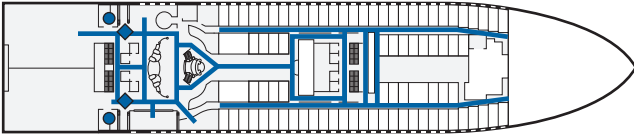

DIAMOND PRINCESS®

Deck 4-Gala Deck

Deck 5-Plaza Deck

Deck 11-Baja Deck

Deck 6-Fiesta Deck

Deck 12-Aloha Deck

Deck 7-Promenade Deck

Deck 14-Lido Deck

Deck 8-Emerald Deck

Deck 15-Sun Deck

Deck 9-Dolphin Deck

Deck 16-Sports Deck

The Sanctuary is not wheelchair accessible.

Deck 10-Caribe Deck

Deck 17/18-Sky Deck

-  Wheelchair accessible route
-  Accessible restrooms
-  Transition point where assistance may be required (eg: door, abrupt surface change, etc.)