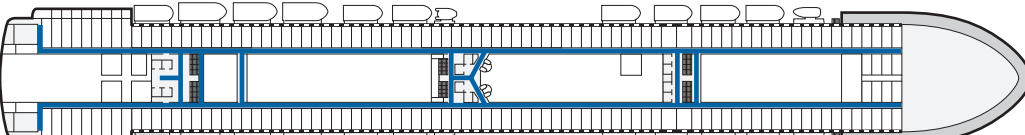

DIAMOND PRINCESS®

Deck 4-Gala Deck

Deck 5-Plaza Deck

Deck 11-Baja Deck

Deck 6-Fiesta Deck

Deck 12-Aloha Deck

Deck 7-Promenade Deck

Deck 14-Lido Deck

Deck 8-Emerald Deck

Deck 15-Sun Deck

Deck 9-Dolphin Deck

Deck 16-Sports Deck

The Sanctuary is not wheelchair accessible.

Deck 10-Caribe Deck

Deck 17/18-Sky Deck

-  Wheelchair accessible route
-  Accessible restrooms
-  Transition point where assistance may be required (eg: door, abrupt surface change, etc.)