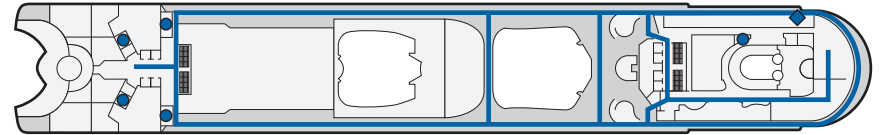

DIAMOND PRINCESS®

Deck 4-Gala Deck

Deck 5-Plaza Deck

Deck 11-Baja Deck

Deck 6-Fiesta Deck

Deck 12-Aloha Deck

Deck 7-Promenade Deck

Deck 14-Lido Deck

Deck 8-Emerald Deck

Deck 15-Sun Deck

Deck 9-Dolphin Deck

Deck 16-Sports Deck

The Sanctuary is not wheelchair accessible.

Deck 10-Caribe Deck

Deck 17/18-Sky Deck

-  Wheelchair accessible route
-  Accessible restrooms
-  Transition point where assistance may be required (eg: door, abrupt surface change, etc.)