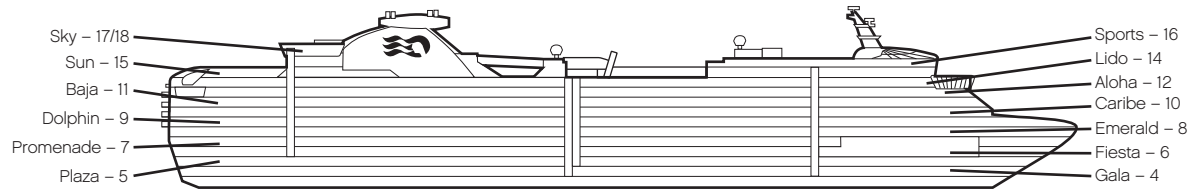

DIAMOND PRINCESS®

Deck 4-Gala Deck

Deck 5-Plaza Deck

Deck 11-Baja Deck

Deck 6-Fiesta Deck

Deck 12-Aloha Deck

Deck 7-Promenade Deck

Deck 14-Lido Deck

Deck 8-Emerald Deck

Deck 15-Sun Deck

Deck 9-Dolphin Deck

Deck 16-Sports Deck

The Sanctuary is not wheelchair accessible.

Deck 10-Caribe Deck

Deck 17/18-Sky Deck

-  Wheelchair accessible route
-  Accessible restrooms
-  Transition point where assistance may be required (eg: door, abrupt surface change, etc.)