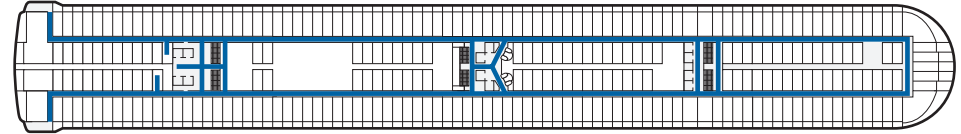

DIAMOND PRINCESS®

Deck 4-Gala Deck

Deck 5-Plaza Deck

Deck 11-Baja Deck

Deck 6-Fiesta Deck

Deck 12-Aloha Deck

Deck 7-Promenade Deck

Deck 14-Lido Deck

Deck 8-Emerald Deck

Deck 15-Sun Deck

Deck 9-Dolphin Deck

Deck 16-Sports Deck

The Sanctuary is not wheelchair accessible.

Deck 10-Caribe Deck

Deck 17/18-Sky Deck

-  Wheelchair accessible route
-  Accessible restrooms
-  Transition point where assistance may be required (eg: door, abrupt surface change, etc.)