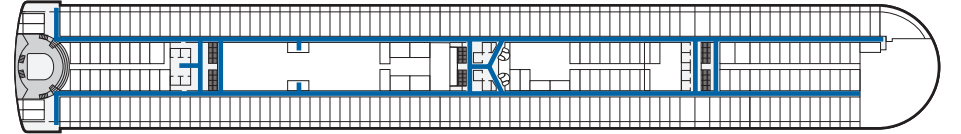

DIAMOND PRINCESS®

Deck 4-Gala Deck

Deck 5-Plaza Deck

Deck 11-Baja Deck

Deck 6-Fiesta Deck

Deck 12-Aloha Deck

Deck 7-Promenade Deck

Deck 14-Lido Deck

Deck 8-Emerald Deck

Deck 15-Sun Deck

Deck 9-Dolphin Deck

Deck 16-Sports Deck

The Sanctuary is not wheelchair accessible.

Deck 10-Caribe Deck

Deck 17/18-Sky Deck

-  Wheelchair accessible route
-  Accessible restrooms
-  Transition point where assistance may be required (eg: door, abrupt surface change, etc.)