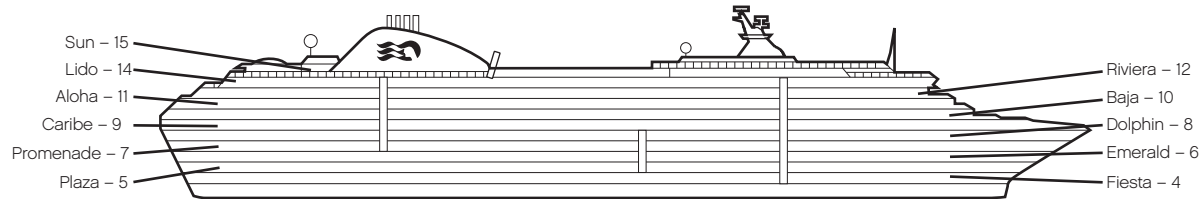

SEA PRINCESS®

Deck 4-Fiesta Deck

Deck 5-Plaza Deck

Deck 10-Baja Deck

Deck 6-Emerald Deck

Deck 11-Aloha Deck

Deck 7-Promenade Deck

Deck 12-Riviera Deck

Deck 8-Dolphin Deck

Deck 14-Lido Deck

Deck 9-Caribe Deck

Deck 15-Sun Deck

- Wheelchair accessible route
- Accessible restrooms
- ◆ Transition point where assistance may be required (eg: door, abrupt surface change, etc.)