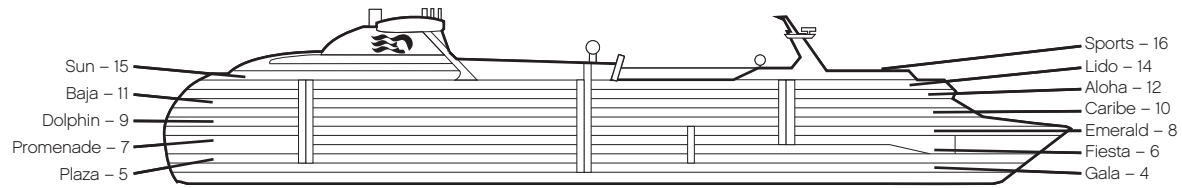

CORAL PRINCESS®

Deck 4-Gala Deck

Deck 5-Plaza Deck

Deck 11-Baja Deck

Deck 6-Fiesta Deck

Deck 12-Aloha Deck

Deck 7-Promenade Deck

Deck 14-Lido Deck

Deck 8-Emerald Deck

Deck 15-Sun Deck

Deck 9-Dolphin Deck

Deck 16-Sports Deck

Deck 10-Caribe Deck

-  Wheelchair accessible route
-  Accessible restrooms
-  Transition point where assistance may be required (eg: door, abrupt surface change, etc.)