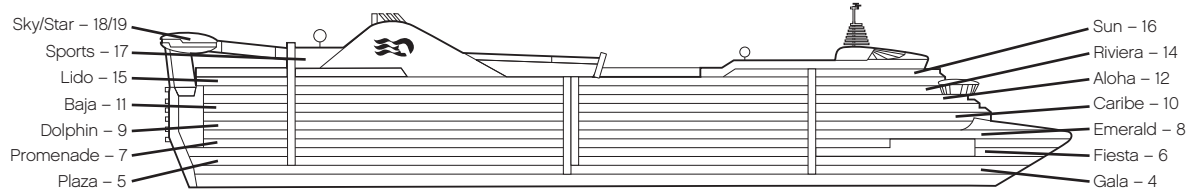

CARIBBEAN PRINCESS®

Deck 4-Gala Deck

Deck 5-Plaza Deck

Deck 6-Fiesta Deck

Deck 7-Promenade Deck

Deck 8-Emerald Deck

Deck 9-Dolphin Deck

Deck 10-Caribe Deck

Deck 11-Baja Deck

Deck 12-Aloha Deck

Deck 14-Riviera Deck

Deck 15-Lido Deck

Deck 16-Sun Deck

Deck 17-Sports Deck

Deck 18/19-Sky/Star Deck

-  Wheelchair accessible route
-  Accessible restrooms
-  Transition point where assistance may be required (eg: door, abrupt surface change, etc.)