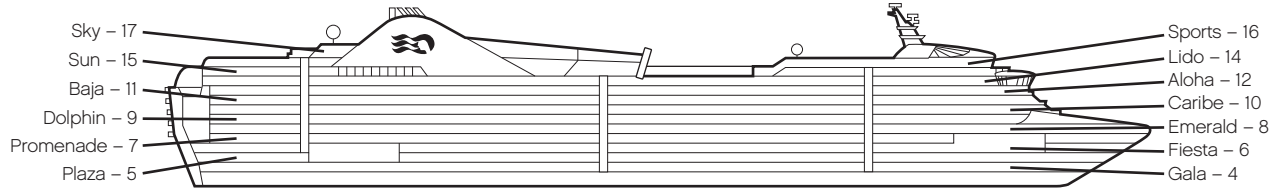

GRAND PRINCESS®

Deck 4-Gala Deck

Deck 5-Plaza Deck

Deck 11-Baja Deck

Deck 6-Fiesta Deck

Deck 12-Aloha Deck

Deck 7-Promenade Deck

Deck 14-Lido Deck

Deck 8-Emerald Deck

Deck 15-Sun Deck

Deck 9-Dolphin Deck

Deck 16-Sports Deck

Deck 10-Caribe Deck

The Sanctuary is not wheelchair accessible.

-  Wheelchair accessible route
-  Accessible restrooms
-  Transition point where assistance may be required (eg: door, abrupt surface change, etc.)