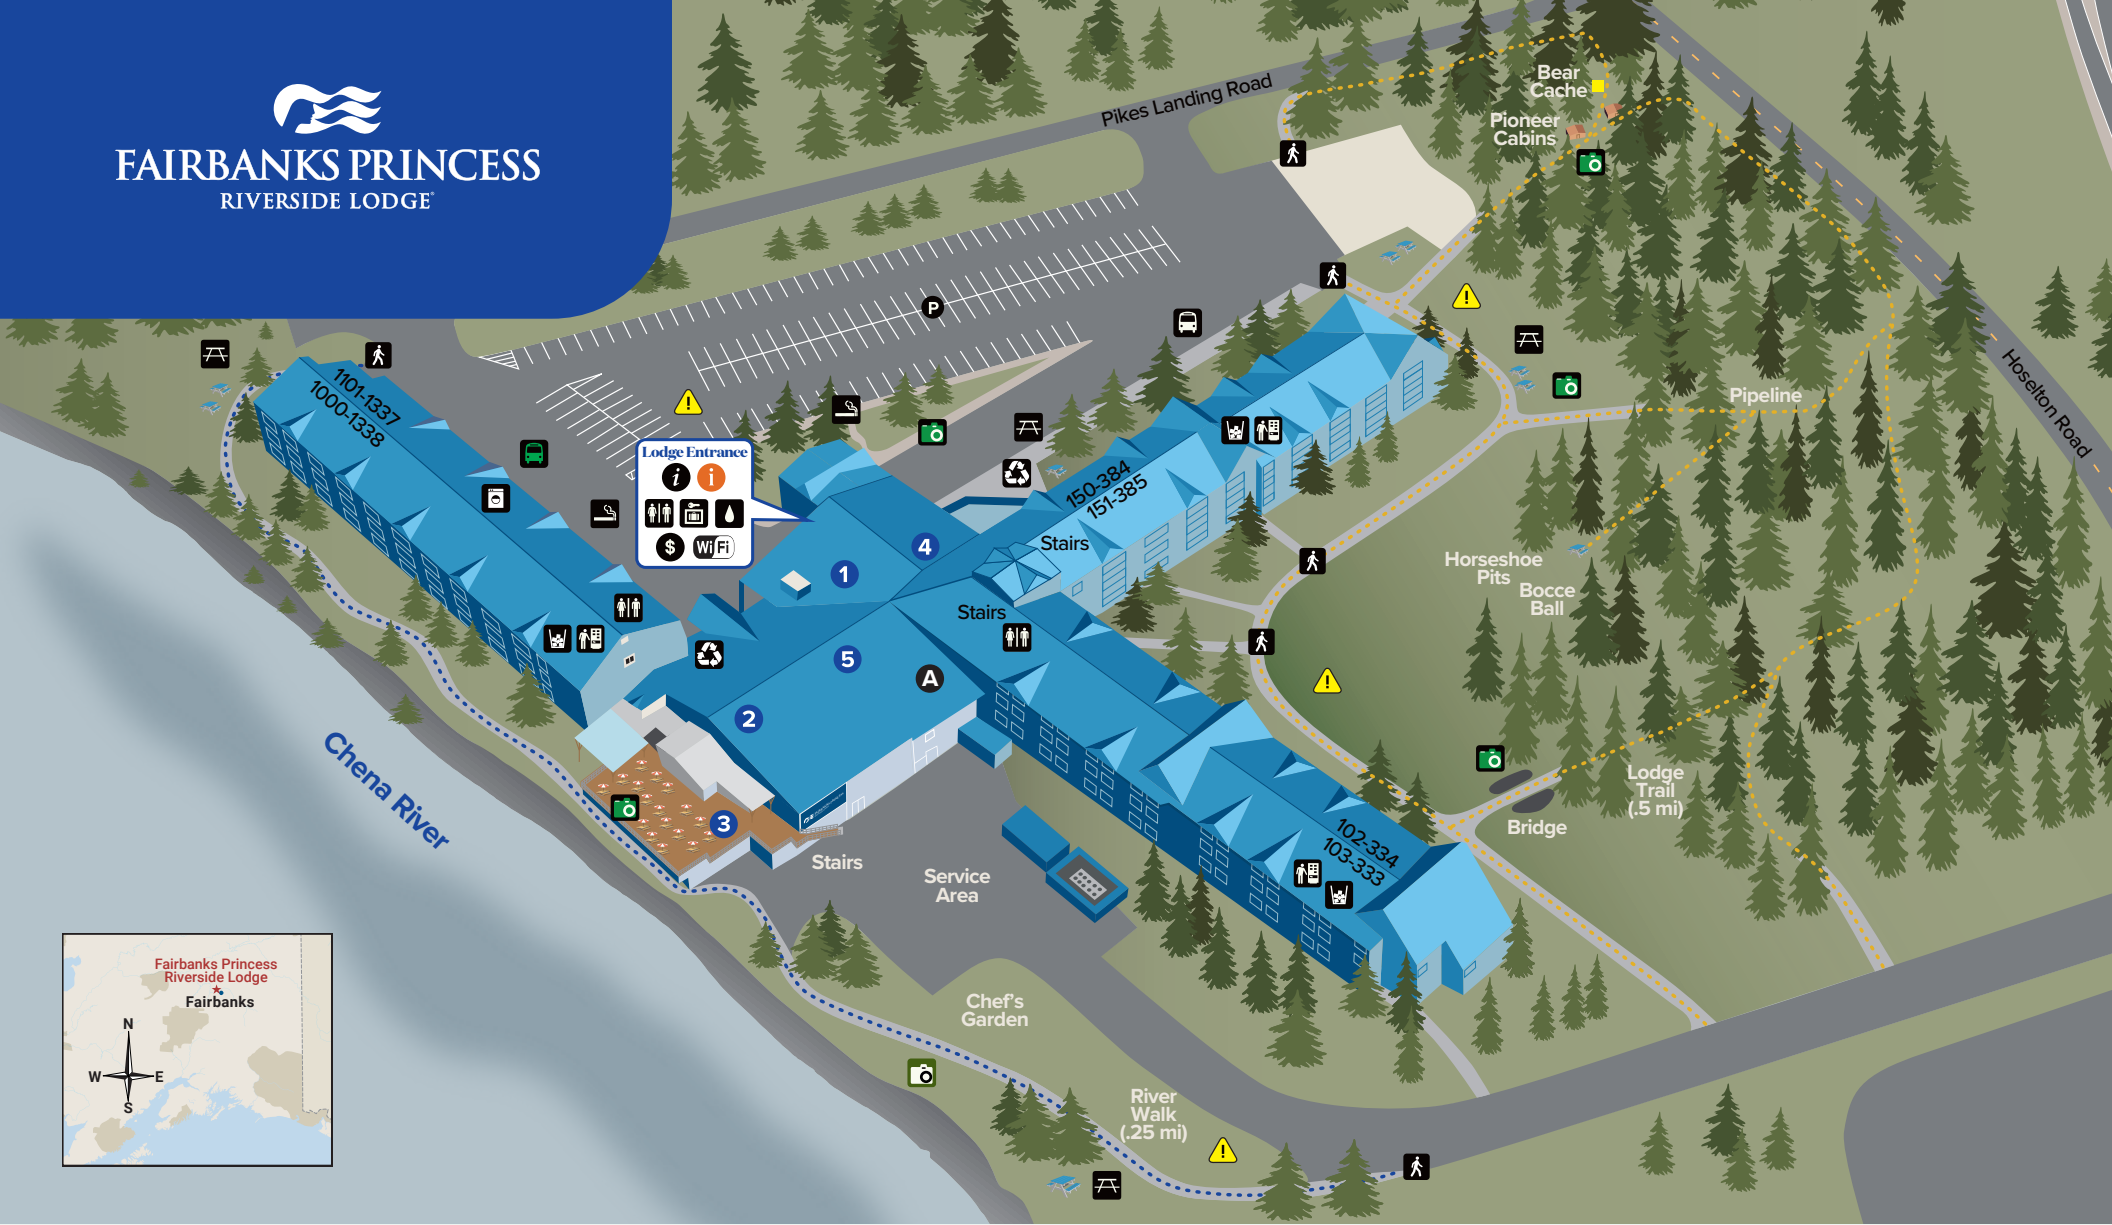

FAIRBANKS PRINCESS RIVERSIDE LODGE

Assistance

- Emergency assembly area
- Front Desk
- Tour Desk

Amenities

- ATM

- Chef's garden
- Fairbanks shuttle
- Denali motorcoach
- Hospitality room
- Ice machine
- Laundry
- Luggage storage

- The Edgewater Breakfast & Dinner
- Riverview Bar & Deck Lunch & Dinner
- Seasons Gifts & Espresso
- Trackers Bar & Grill Lunch & Dinner

Assistance

-  **Front Desk**
Text **907-891-7418**, or stop by with any inquiries, or housekeeping requests. Pick up a Fairbanks History & Fact Guide or Youth Adventure Quest activity sheet.
-  **Tour Desk**
Stop by with inquiries, to book tours, and for recommendations.

Amenities

-  **Downtown Fairbanks Shuttle**
Shuttle service to downtown Fairbanks is available for \$10 roundtrip. Tickets available at the Tour Desk.
-  **Guest Laundry**
Self service. Open 7:00 a.m. - 10:00 p.m., on the Terrace level of Wing 3. Laundry amenities are available for purchase in the gift shop.
Download the Shinepay app to operate.
-  **Hospitality Room**
Located on the Mezzanine level above the lobby. Relax, catch up on a book, play a game, watch TV, or mingle with other guests.
-  **Internet Access**
Complimentary Wi-Fi is available across the property. **Password:** FPHnorth19

-  **Riverview Bar & Deck**
Dine under the midnight sun on the banks of the Chena River. Cheers to a frosty beer or specialty cocktail.
-  **Seasons Gifts & Coffee**
Your favorite hand-crafted beverages and a variety of fresh grab-and-go options, along with Alaska-made artisan gifts and sundries.
-  **Trackers Bar & Grill**
Featuring Alaska-made spirits and hearty, soul-warming fare made with fresh ingredients from our chef's garden.