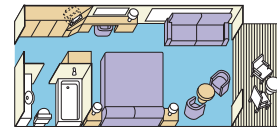

### SUITE WITH BALCONY

Far more spacious than a mini-suite, a suite with balcony includes all the amenities of a mini-suite, plus these premiums: luxury balcony furniture, deluxe canapés, fresh flowers, DVD/CD player, free access to a DVD library, one complimentary mini-bar setup, a roomy walk-in closet, a guest bathroom with upgraded bathroom amenities, complimentary laundry and dry cleaning services, and web access in the Internet Café. Approximately 874 square feet including balcony. (Categories OS & PH)

### MINI-SUITE WITH BALCONY

A mini-suite with balcony is substantially larger than a balcony stateroom. It includes all the amenities of a balcony stateroom and these added luxuries: welcome glass of champagne, sofa bed, luxury mattress and pillows, a spacious closet, desk, bathroom tub and massage shower head. Approximately 322 square feet, including balcony. (Categories AA, AB & AC)