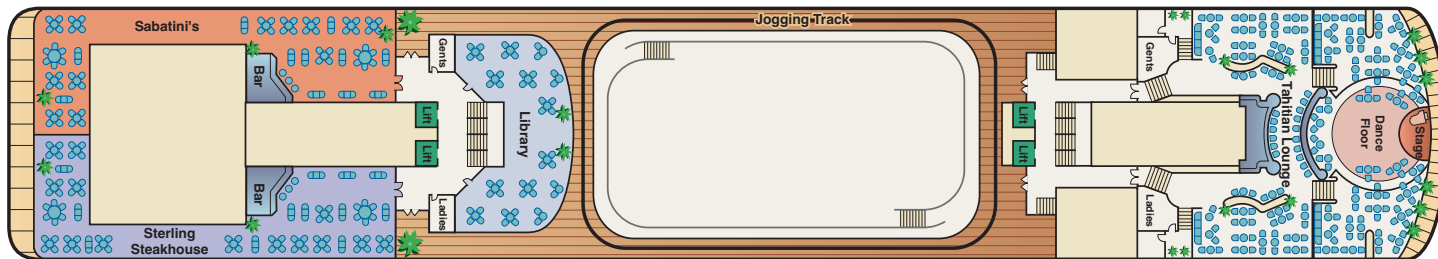

TAHITIAN PRINCESS DECK PLANS

- DECK - 11
- DECK - 10
- DECK - 9
- DECK - 8
- DECK - 7
- DECK - 6
- DECK - 5
- DECK - 4
- DECK - 3

← AFT

FORWARD →

Deck 11

Deck 10

Deck 9