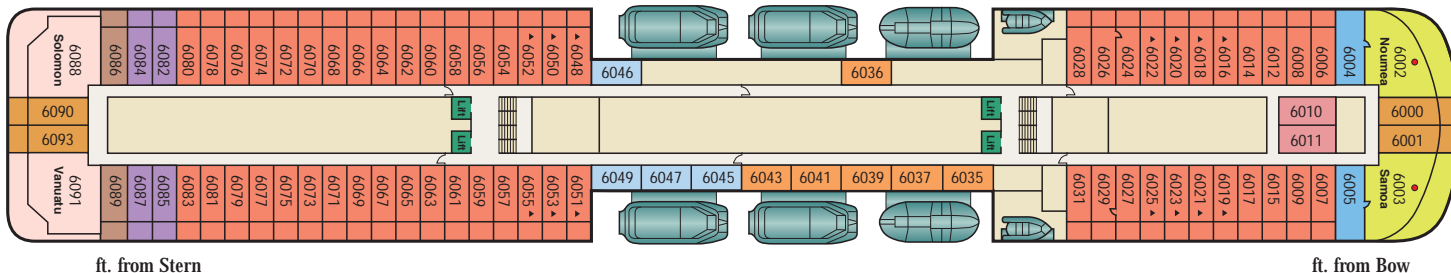

## Deck 10

## Deck 9

TAHITIAN PRINCESS DECK PLANS

← AFT

FORWARD →

Deck 8

2 ft. from Stern

ft. from Bow

Deck 7

2 ft. from Stern

0 ft. from Bow

Deck 6

ft. from Stern

ft. from Bow

Distances shown are from the bow (forward) or stern (aft) to the nearest stateroom.