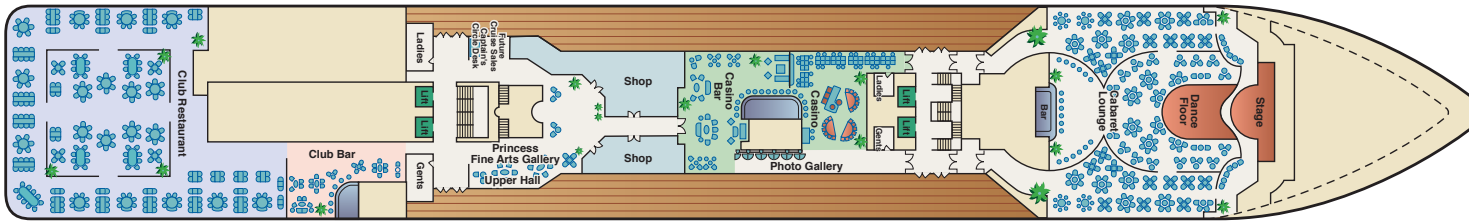

TAHITIAN PRINCESS DECK PLANS

← AFT

FORWARD →

Deck 5