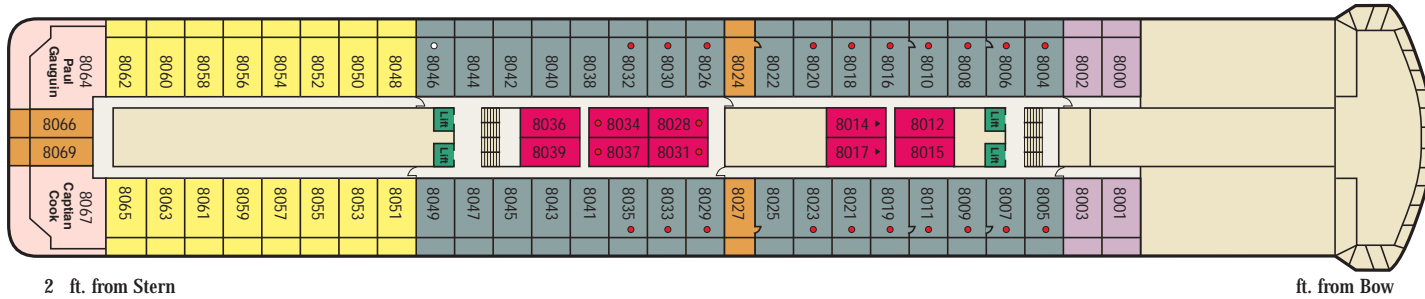

## Deck 10

## Deck 9

TAHITIAN PRINCESS DECK PLANS

← AFT

FORWARD →

Deck 8

2 ft. from Stern

ft. from Bow

Deck 7

2 ft. from Stern

0 ft. from Bow

Deck 6

ft. from Stern

ft. from Bow

Distances shown are from the bow (forward) or stern (aft) to the nearest stateroom.