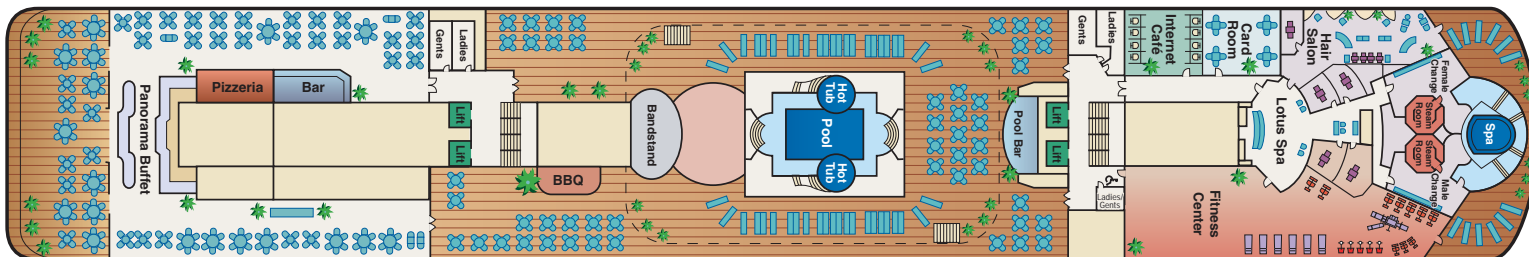

TAHITIAN PRINCESS DECK PLANS

- DECK - 11
- DECK - 10
- DECK - 9
- DECK - 8
- DECK - 7
- DECK - 6
- DECK - 5
- DECK - 4
- DECK - 3

← AFT

FORWARD →

Deck 11

Deck 10

Deck 9