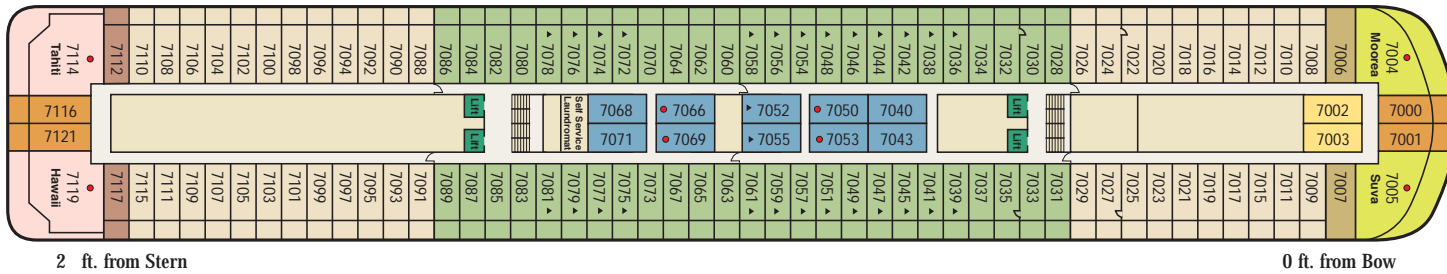

## Deck 9

TAHITIAN PRINCESS DECK PLANS

← AFT

FORWARD →

Deck 8

2 ft. from Stern

ft. from Bow

Deck 7

2 ft. from Stern

0 ft. from Bow

Deck 6

ft. from Stern

ft. from Bow

Distances shown are from the bow (forward) or stern (aft) to the nearest stateroom.