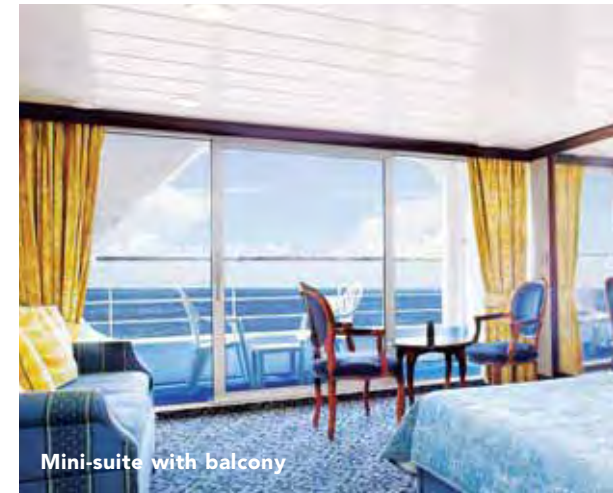

## TAHITIAN PRINCESS STATEROOMS

Our spacious staterooms are designed with your enjoyment in mind. Each room includes a refrigerator, TV, hair dryer, a personal safe for your convenience, and plush European-style duvets with luxury 100% Egyptian cotton bed linens. Plus, the following amenities for the category of your choice:

### SUITE WITH BALCONY

Far more spacious than a mini-suite, a suite with balcony includes all the amenities of a mini-suite, plus these premiums: luxury balcony furniture, deluxe canapés, fresh flowers, DVD/CD player, free access to a DVD library, one complimentary mini-bar setup, a roomy walk-in closet, a guest bathroom with upgraded bathroom amenities, complimentary laundry and dry cleaning services, and web access in the Internet Café. Approximately 874 square feet including balcony. (Categories OS & PH)

### OCEANVIEW DOUBLE WITH BALCONY

This impressive stateroom offers the elegance of a balcony with fine patio furniture. It offers all the amenities of a standard oceanview stateroom, including a spacious closet and desk. Approximately 216 square feet, including balcony. (Categories BA, BB, BC, BD, BE & BF; Category BF has partially obstructed views)