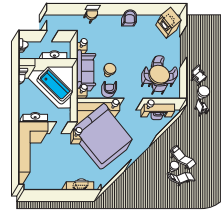

		DECK	
SHIP FACTS		-	• Accommodates 670 passengers
	-	• Over 200 balcony staterooms	
	-	• 592 feet in length	
	-	• 30,200 gross tons	
	-	• Bermudan registered	
PERSONAL CHOICE DINING®	TRADITIONAL	5	• Club Restaurant
	SPECIALTY	10	• Sabatini's <sup>SM</sup> (Italian restaurant)
		10	• Sterling Steakhouse <sup>SM</sup>
		-	• Ultimate Balcony Dining
	CASUAL	5	• Patisserie (available at the Club Bar)
		9	• Deck barbecue
		9	• Pizzeria
		9	• Panorama buffet
		†	• Afternoon tea
		-	• 24-hour room service
ENTERTAINMENT	THEATERS	5	• Cabaret Lounge
	HOT SPOTS	5	• Casino
		10	• Tahitian Lounge
	LOUNGES & BARS	5	• Club Bar
		5	• Casino Bar
		9	• Pool Bar
ACTIVITIES	POOLS	9	• Main Pool (includes 2 hot tubs)
	SPORTS & SPA	9	• Lotus Spa <sup>®</sup> , gym and fitness area
		10	• Jogging track
		11	• Golf practice cage
		11	• Shuffleboard
	ENRICHMENT	†	• ScholarShip@Sea <sup>®</sup>
		9	• 24-hour Internet Café*
		9	• Card room
		10	• Library
	SHOPPING	5	• Future Cruise Sales
5		• Boutiques (duty-free)	
5		• World-class art collection, gallery and auctions	
UNDER 18	KIDS & TEENS	†	• Kids/teens dinners
		†	• Ice cream parties
		†	• Arts and crafts
		†	• Games and movies

### SUITE WITH BALCONY

Far more spacious than a mini-suite, a suite with balcony includes all the amenities of a mini-suite, plus these premiums: luxury balcony furniture, deluxe canapés, fresh flowers, DVD/CD player, free access to a DVD library, one complimentary mini-bar setup, a roomy walk-in closet, a guest bathroom with upgraded bathroom amenities, complimentary laundry and dry cleaning services, and web access in the Internet Café. Approximately 874 square feet including balcony. (Categories OS & PH)