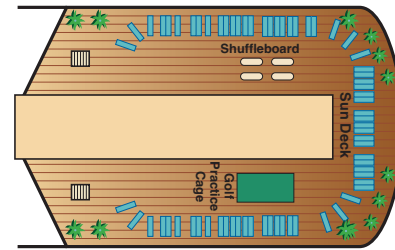

Interior double

Note: Floor plans and stateroom diagrams represent typical arrangements. Certain staterooms may vary in size and configuration. Square footage varies based on stateroom category and deck location. Call 1-800-PRINCESS for more information.

# TAHITIAN PRINCESS DECK PLANS

- DECK - 11
- DECK - 10
- DECK - 9
- DECK - 8
- DECK - 7
- DECK - 6
- DECK - 5
- DECK - 4
- DECK - 3

← AFT

FORWARD →

## Deck 11