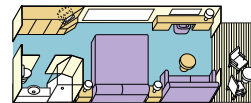

TAHITIAN PRINCESS STATEROOMS

Our spacious staterooms are designed with your enjoyment in mind. Each room includes a refrigerator, TV, hair dryer, a personal safe for your convenience, and plush European-style duvets with luxury 100% Egyptian cotton bed linens. Plus, the following amenities for the category of your choice:

SUITE WITH BALCONY

Far more spacious than a mini-suite, a suite with balcony includes all the amenities of a mini-suite, plus these premiums: luxury balcony furniture, deluxe canapés, fresh flowers, DVD/CD player, free access to a DVD library, one complimentary mini-bar setup, a roomy walk-in closet, a guest bathroom with upgraded bathroom amenities, complimentary laundry and dry cleaning services, and web access in the Internet Café. Approximately 874 square feet including balcony. (Categories OS & PH)

MINI-SUITE WITH BALCONY

A mini-suite with balcony is substantially larger than a balcony stateroom. It includes all the amenities of a balcony stateroom and these added luxuries: welcome glass of champagne, sofa bed, luxury mattress and pillows, a spacious closet, desk, bathroom tub and massage shower head. Approximately 322 square feet, including balcony. (Categories AA, AB & AC)

OCEANVIEW DOUBLE WITH BALCONY

This impressive stateroom offers the elegance of a balcony with fine patio furniture. It offers all the amenities of a standard oceanview stateroom, including a spacious closet and desk. Approximately 216 square feet, including balcony. (Categories BA, BB, BC, BD, BE & BF; Category BF has partially obstructed views)

DELUXE OCEANVIEW (NOT SHOWN)